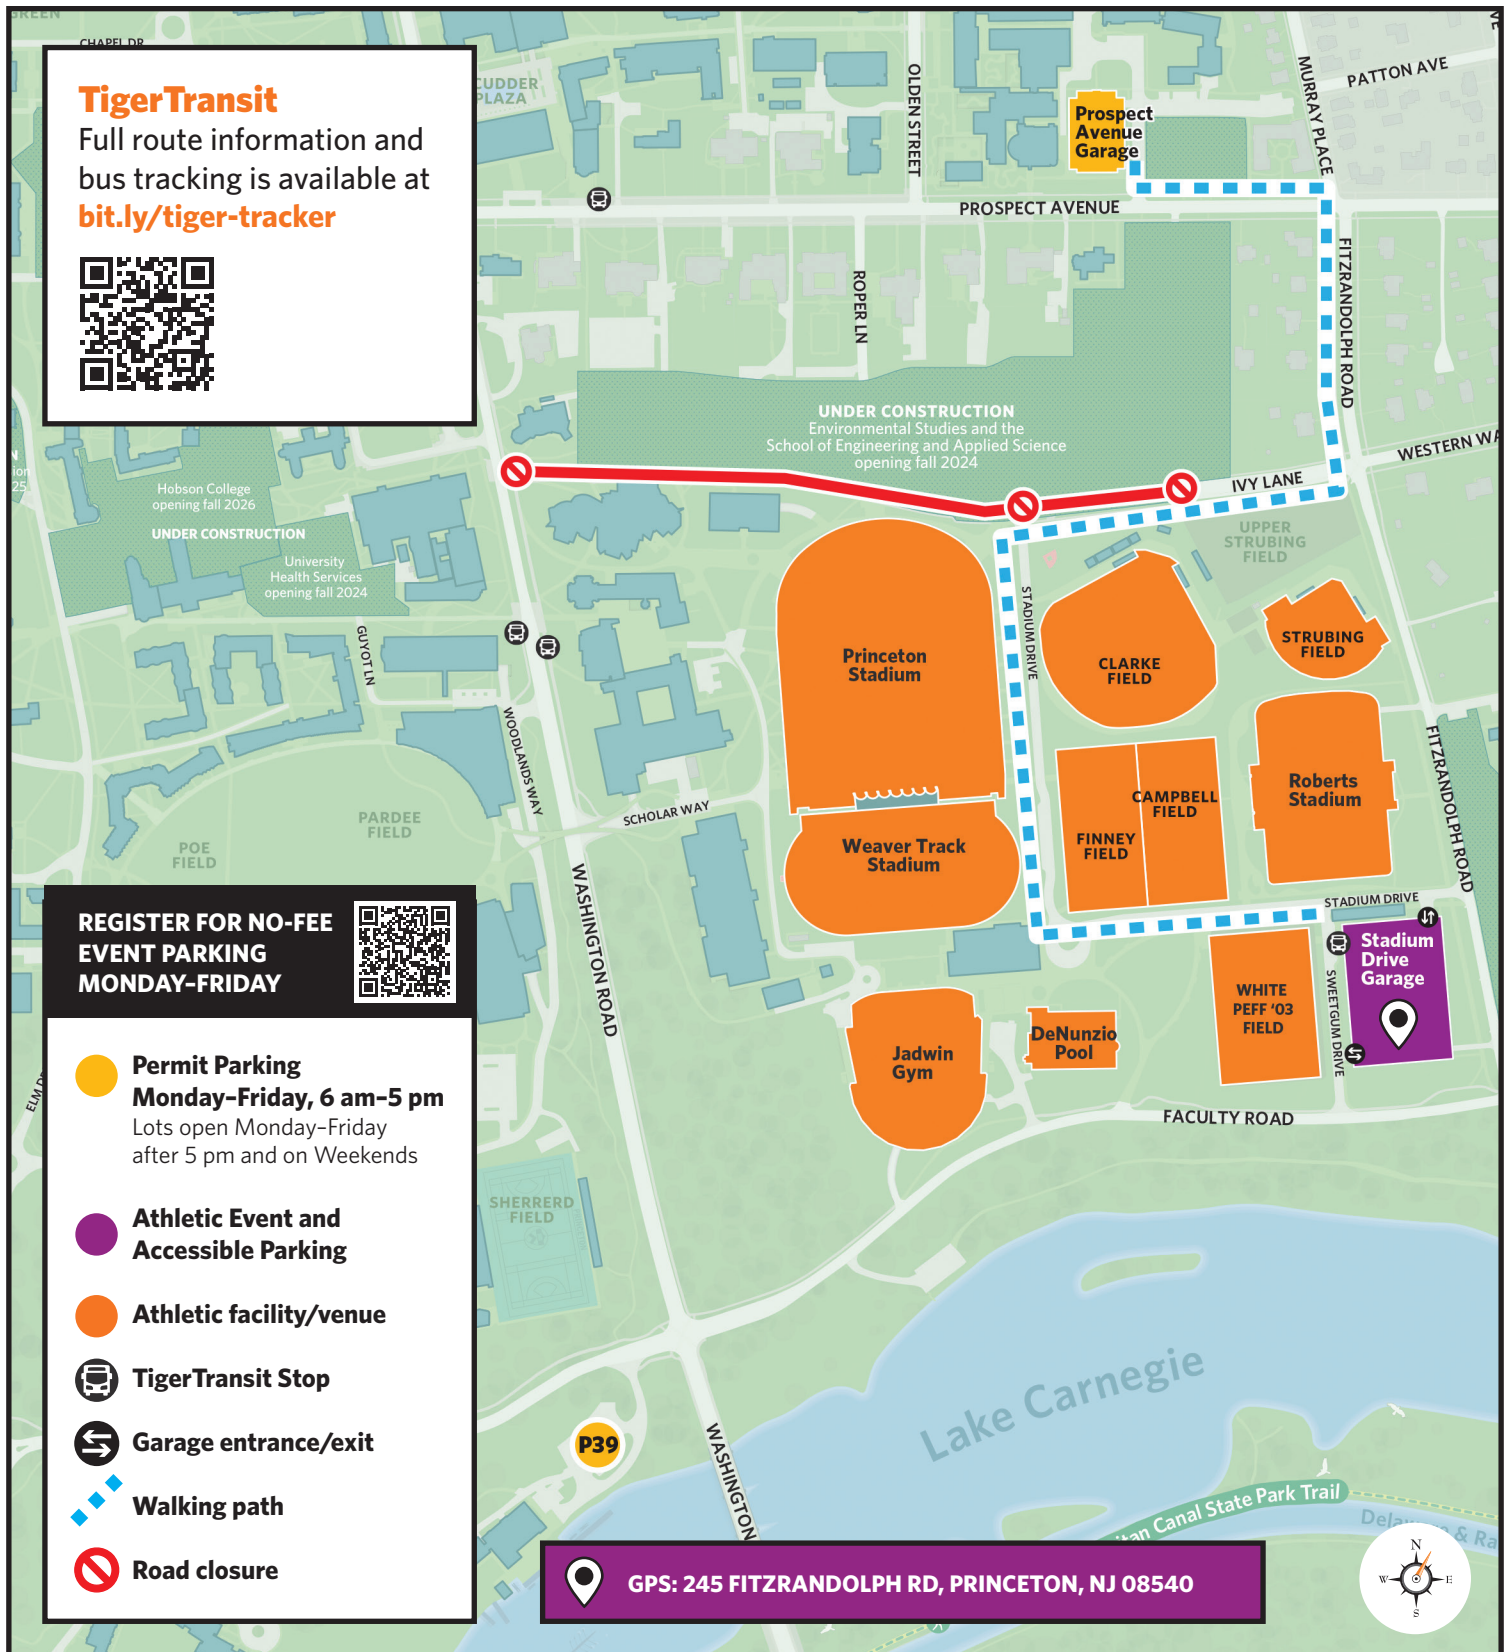

PRINCETON UNIVERSITY

GIRLS LACROSSE CAMP

Girls Lacrosse Elite Camps

2024 Camp Schedule

Girls Lacrosse Elite Camp 3

- 9:00a | Check-In at Campbell Field & Finney Field (use the Stadium Drive Garage)
- 9:30a | Camp Introductions
- 9:40a | Warmup
- 10:00a | Skill Stations
- 11:35a | Transition Drills
- 12:30p | Lunch
- 1:45p | Warmup
- 2:00p | Full Field Games
- 4:00p | Check-Out

East Campus Athletics Event Parking

CAMPBELL FIELD • CLARKE FIELD • DeNUNZIO POOL • FINNEY FIELD • JADWIN GYM • PRINCETON STADIUM
ROBERTS STADIUM • STRUBING FIELD • WEAVER TRACK • WHITE PEFF '03 FIELD

UPDATED: 8/14/23